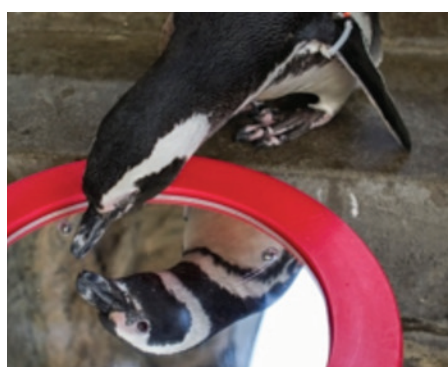

Suitable species

Primates and Carnivores

ROCKY LOU

Mirror, feeder and toy

The 'Rocky Lou' is a half ball with an acrylic mirror that inquisitive animals will love! It will rock about, provide interesting reflections and resist impact if thrown.

The replaceable acrylic mirror is recessed to reduce the possibility of damage. Holes can be cut into the ball to create an entertaining feeder that many species will find intriguing.

Available in 17" (43cm) diameter.

Construction

The 'Rocky Lou' is constructed from high quality, food-grade polyethylene.

Mazuri[™]
Zoo Foods

Code	Item	Size
859112	Rocky Lou	17" (43cm)

For further information

Email: info@mazurifoods.com
Tel: +44 (0)1376 511 260
Fax: +44 (0)1376 511 247
www.mazuri.eu