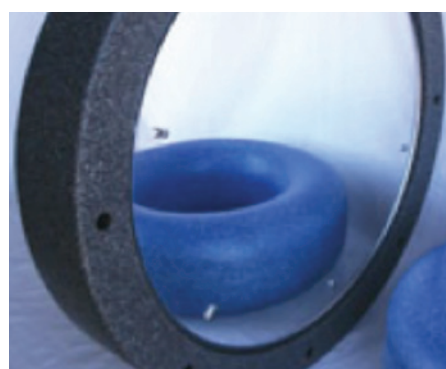

Suitable species

Most Animals

LOOKY LOU

Interactive feeder

A great deal of discussion surrounds the question of animals' self-awareness. Whatever your view, this feeder is sure to offer stimulation and interest to any species that shows a high degree of intelligence and interaction.

The Looky Lou feeder is available in two sizes. It has an acrylic replaceable mirror, a 4" (10cm) fill port and a choice of double 0.75" (2cm) feeder holes on both front and rear, or single 0.5" (1.3cm) holes on the perimeter.

Construction

The 'Looky Lou' is constructed from high quality, food-grade polyethylene.

Code	Item	Size
859110	Looky Lou Feeder	14" x 10"
859117	Looky Lou Large	26" x 4.5"

For further information

Email: info@mazurifoods.com
 Tel: +44 (0)1376 511 260
 Fax: +44 (0)1376 511 247
www.mazuri.eu